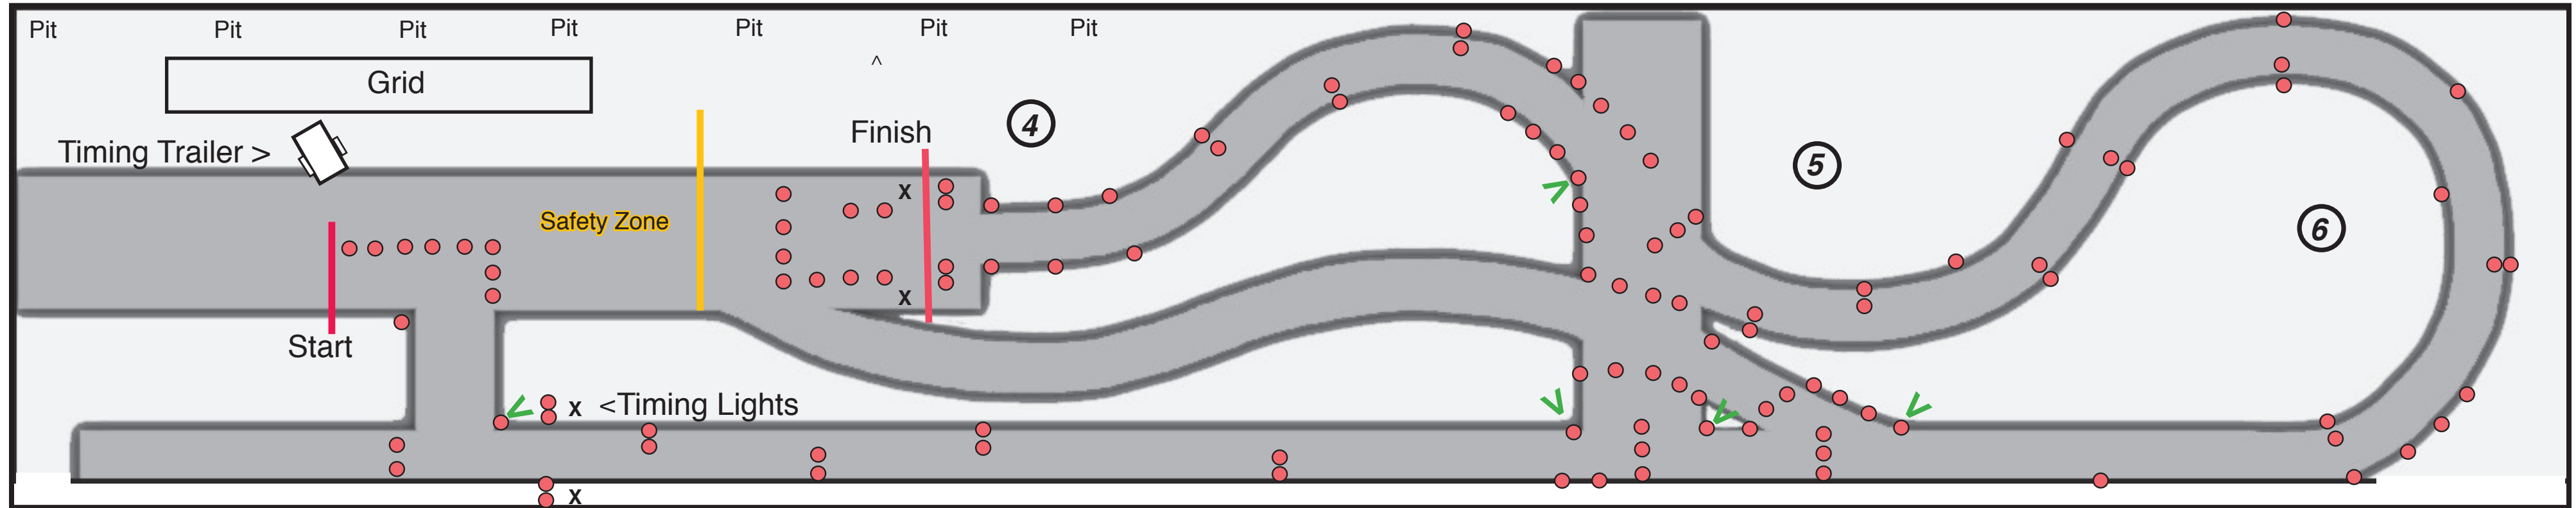

# CCCR Autocross #45 • Course Map • May 1, 2021 • Santa Maria Airport

①

- If you spin or leave the course at any time during your run, be sure to finish driving the through the finish line.
- Please, no spinning tires before you enter the start of the course.
- At the end of the event, please help stack safety cones in centralized locations for ease of pick up.

②

 <p><b>No Penalty</b></p>	 <p><b>2 Seconds Penalty</b></p>
--	---

③

- Course workers, spread apart and be very careful to watch all cars on the course in both directions, in front and behind you.
- Be careful to observe and avoid the **safety zone**, and at all times, be alert for cars moving on and off the course.
- Please wear your mask at all times while not wearing a helmet. If you are eating and not wearing a mask, please maintain 6 feet of distance from other persons. Masks and hand sanitizer are available in the timing trailer.