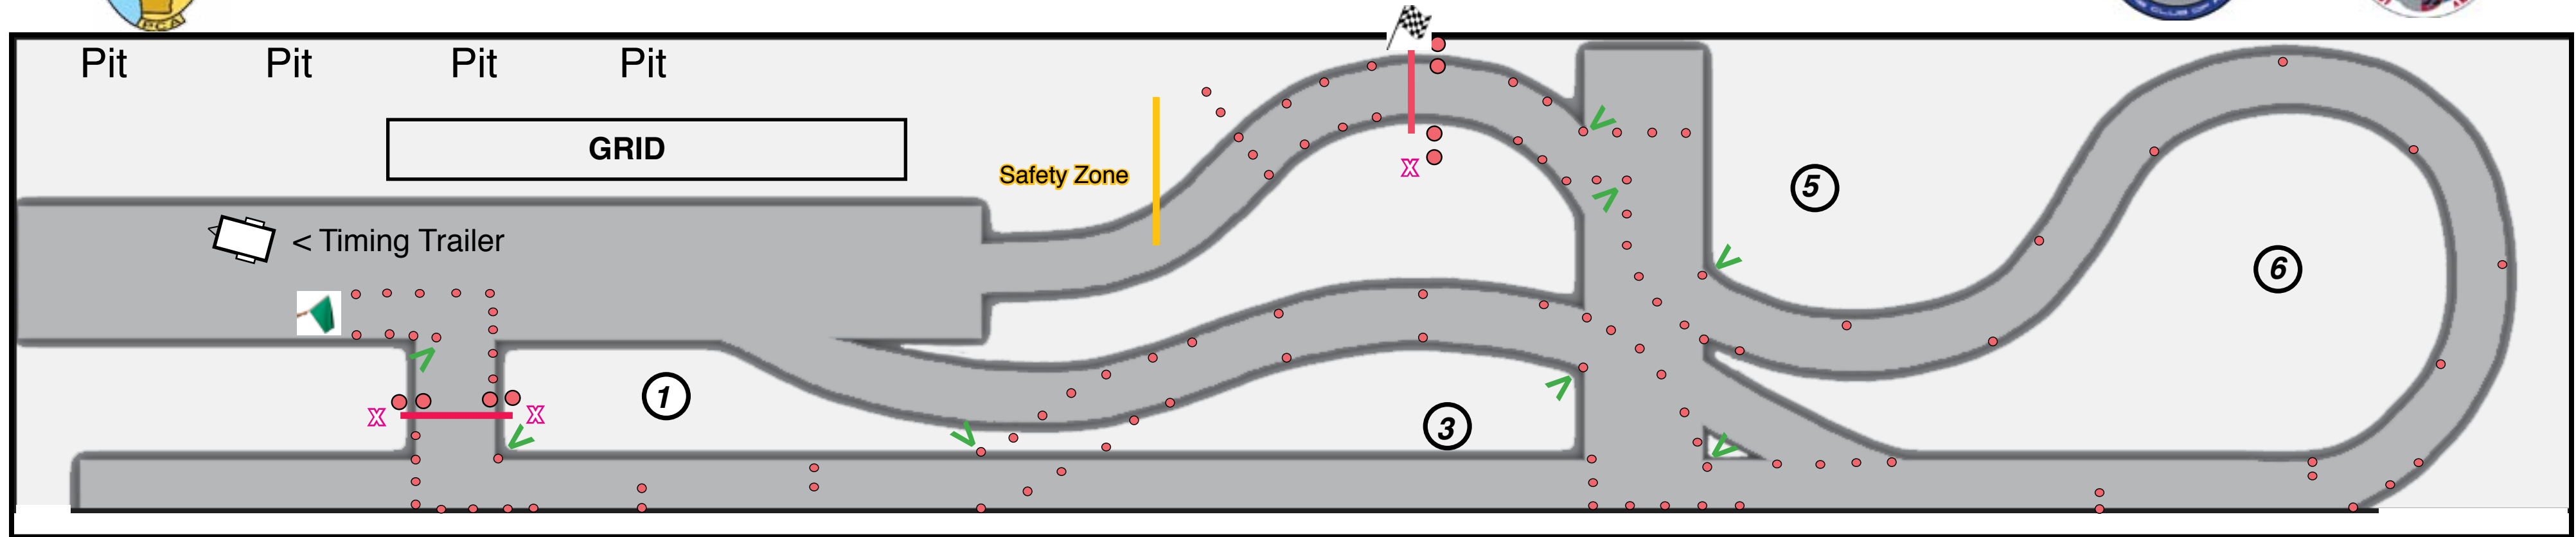

CCCR Autocross #47 • Course Map • June 24, 2021 • Santa Maria Airport

- This course is a little unique in that it crosses part of the in field we typically do not traverse .

- If you spin or leave the course at any time during your run, be sure to finish driving through the finish line.

- Please, no spinning tires before you enter the start of the course.

<p>No Penalty</p>	<p>2 Seconds Penalty</p>

- Course workers, spread apart and be very careful to watch all cars on the course in both directions, in front and behind you.

- Be careful to observe and avoid the **safety zone**, and at all times, be alert for cars moving on and off the course.

- At the end of the event, please help stack safety cones in centralized locations for ease of pick up.