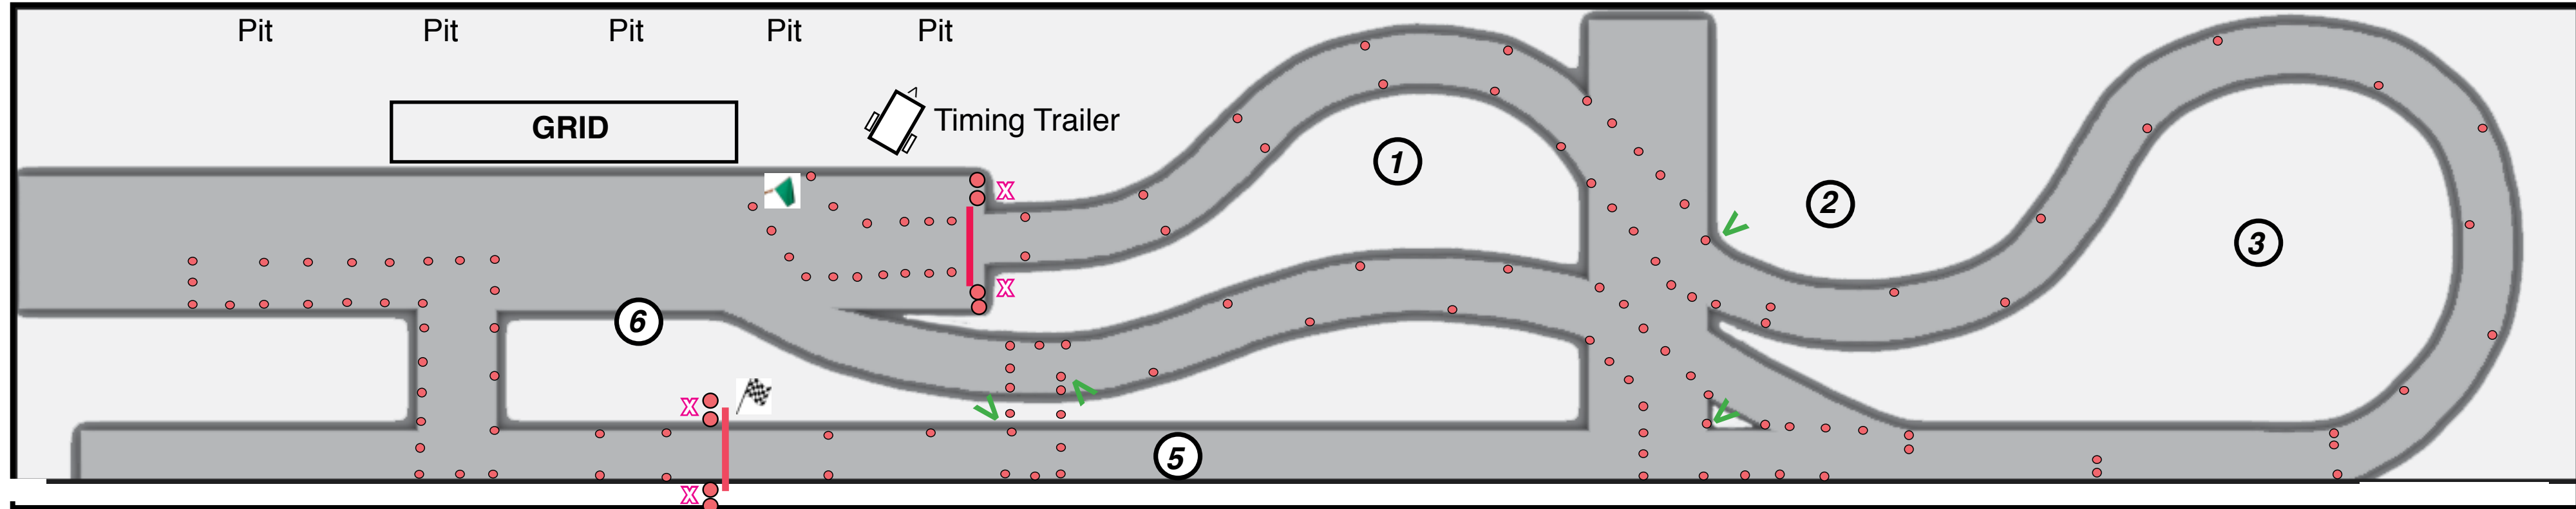

CCCR Autocross #50 • Course Map • November 13, 2021 • Santa Maria Airport

- Be sure you have your car tech checked and you walk the course **before 8:30**.
- If you exit the course at any time during your run, **be sure to drive through the finish line**.
- Please, no spinning tires before you enter the start of the course.

	
No Penalty	2 Seconds Penalty

④

- Course workers, spread apart and be very careful to watch all cars on the course in both directions, in front and behind you.
- Be careful to observe and avoid the **safety zone**, and at all times, be alert for cars moving on and off the course.
- At the end of the event, please help stack safety cones in centralized locations for ease of pick up.