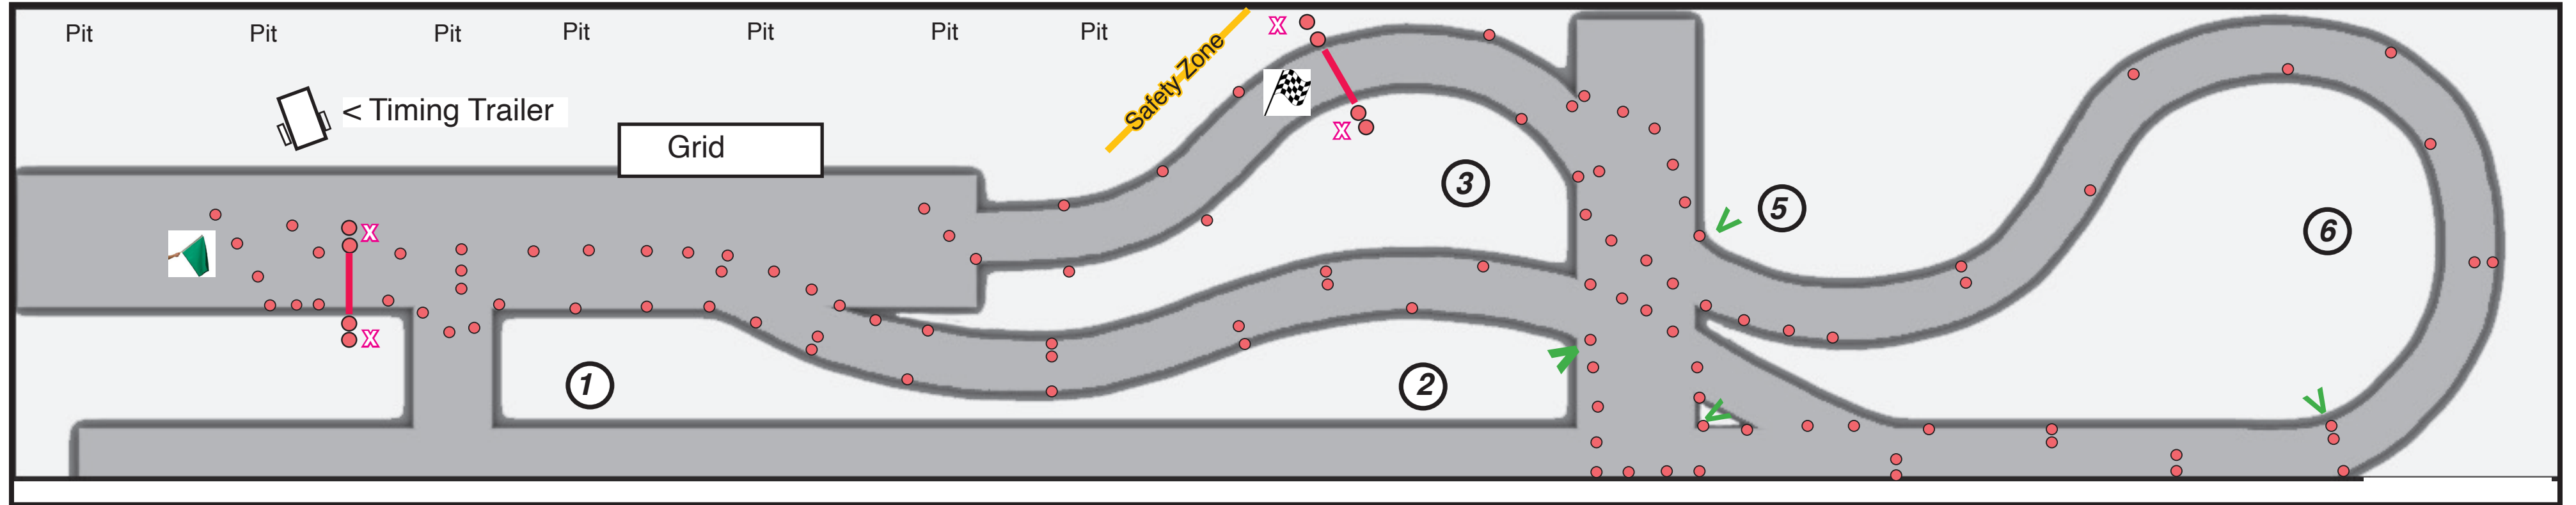

CCCR PCA Autocross #56 • Course Map • Oct. 22, 2022 • Santa Maria Airport

- If you spin or leave the course at any time during your run, be sure to finish driving through the finish line.
- Please, no spinning tires before you enter the start of the course.

 <p>No Penalty</p>	 <p>2 Seconds Penalty</p>
--	---

④

- Course workers, spread apart and be very careful to watch all cars on the course in both directions, in front and behind you.
- Be careful to observe and avoid the **safety zone**, and at all times, be alert for cars moving on and off the course.
- At the end of the event, please help stack safety cones in centralized locations for ease of pick up.